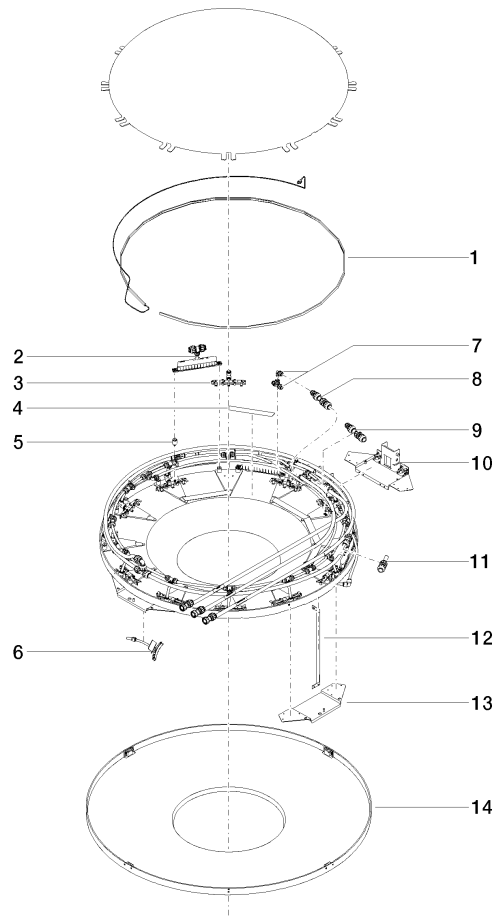

AQUAMOON Rain panel with color light - Matte White

41 625 979

- exposed trim parts
- Rain panel with 3 different flow modes
- AQUACIRCLE RAIN: Circular rain curtain, max. flow rate 12 l/min (at 3 bar)
- TEMPEST RAIN: Natural rain, max. flow rate 10 l/min (at 3 bar)
- QUEEN'S COLLAR CASCADE: Rounded cascade, max. flow rate 24 l/min (at 3 bar)
- RGBW LED ambient lighting
- Matt white cover, RAL 9003
- with anti-scale system
- Outer diameter 1240 mm, opening diameter 450 mm
- Flow rate at 3 bar flow pressure in conjunction with xTOOL: 46 l/min
- Weight 22.5 kg
- Protection rating IP67
- Control elements not included among the items supplied
- Provided by customer: Zigbee gateway

- Ceiling installation enclosure 1356 x 1356 x 290 mm
- concealed rough parts
- Opening diameter 1252 mm
- min. recess depth 290 mm

AQUAMOON Rain panel with color light - Matte White

41 625 979

Certificates

LGA_29446.

AQUAMOON Rain panel with color light - Matte White

41 625 979

Spare parts list

No.	Item Number	Name	Quantity used	Delivery time
1	90 10 01 183 01 90	lamp	1	2
2	90 17 09 058 00 90	jet module	5	2
3	90 17 09 056 00 90	jet module	12	2
4	90 17 20 221 00 90	holder	5	2
5	90 18 40 222 00 90	adaptor	24	2
6	90 17 09 057 00 90	jet module	12	2
7	90 24 04 321 00 90	threaded connector	1	60
8	90 24 04 346 00 90	connection AQUACIRCLE	1	60
9	90 24 04 314 00 90	connection TEMPEST	1	60
10	90 17 20 211 00 90	joint	1	60
11	90 24 04 314 01 90	connection QUEENSCOLLAR	1	60
12	90 17 20 217 00 90	holder	4	60
13	90 17 20 216 00 90	holder	3	60
14	90 11 02 325 00 90	cover	1	2